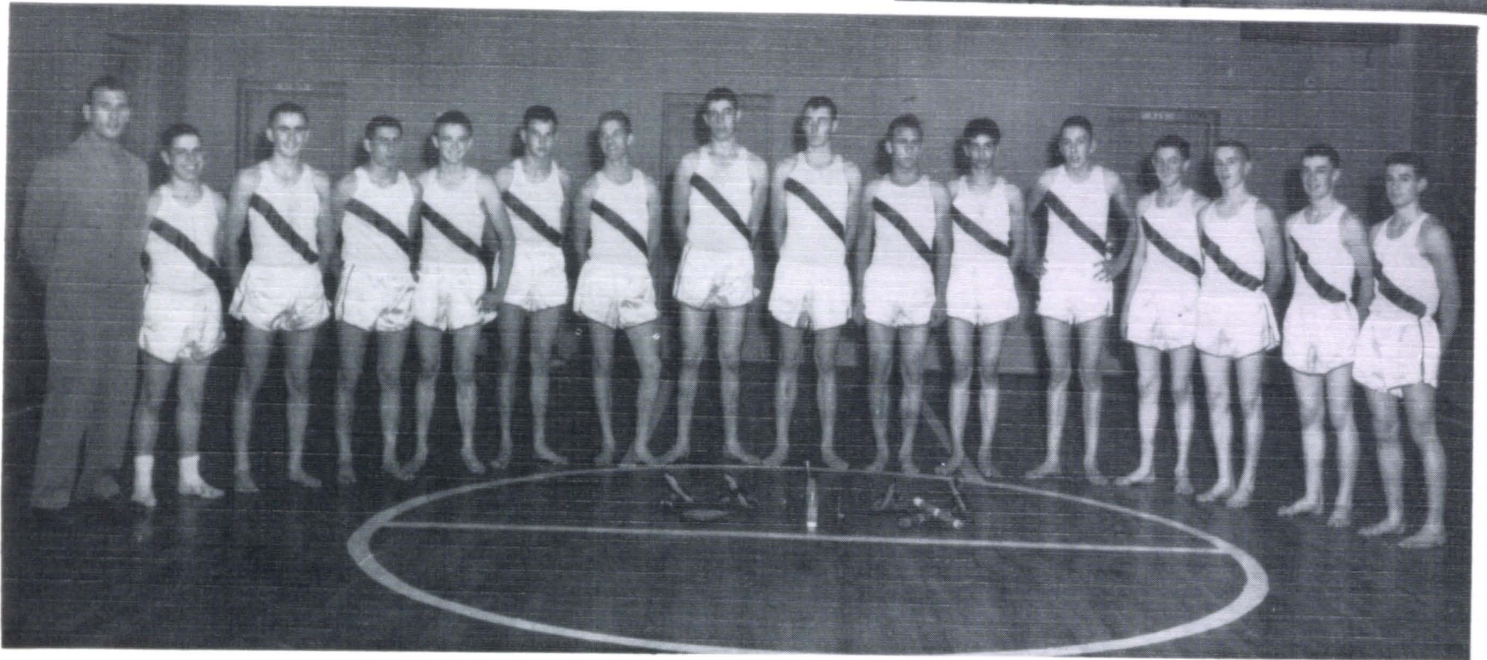

Track

(Left to Right) Coach Cletus Fischer, J. Tooley, J. Hoshor, K. Cielocha, A. Roddy, J. Dineen, D. Bowe, D. Schmid, J. Robb, L. Miller, T. Pensick, E. Kavanaugh, C. Roddy, D. Soulliere, M. Tooley, L. Moschenross.