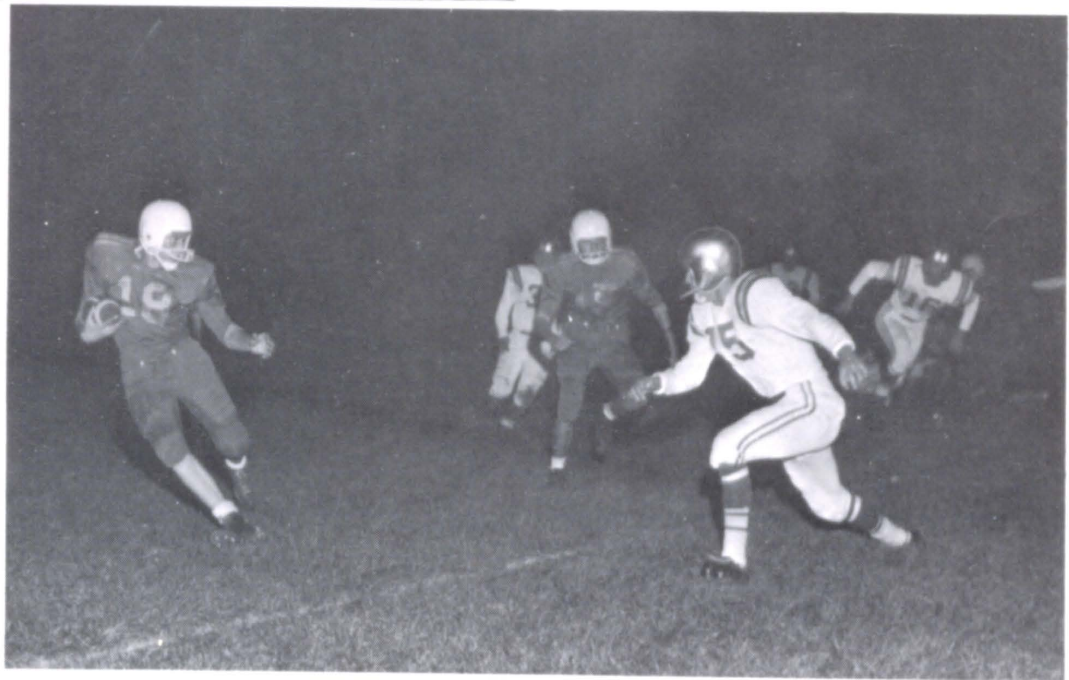

The Irish are on the defensive as a David City back skirts the scrimmage line to pick up extra yards.