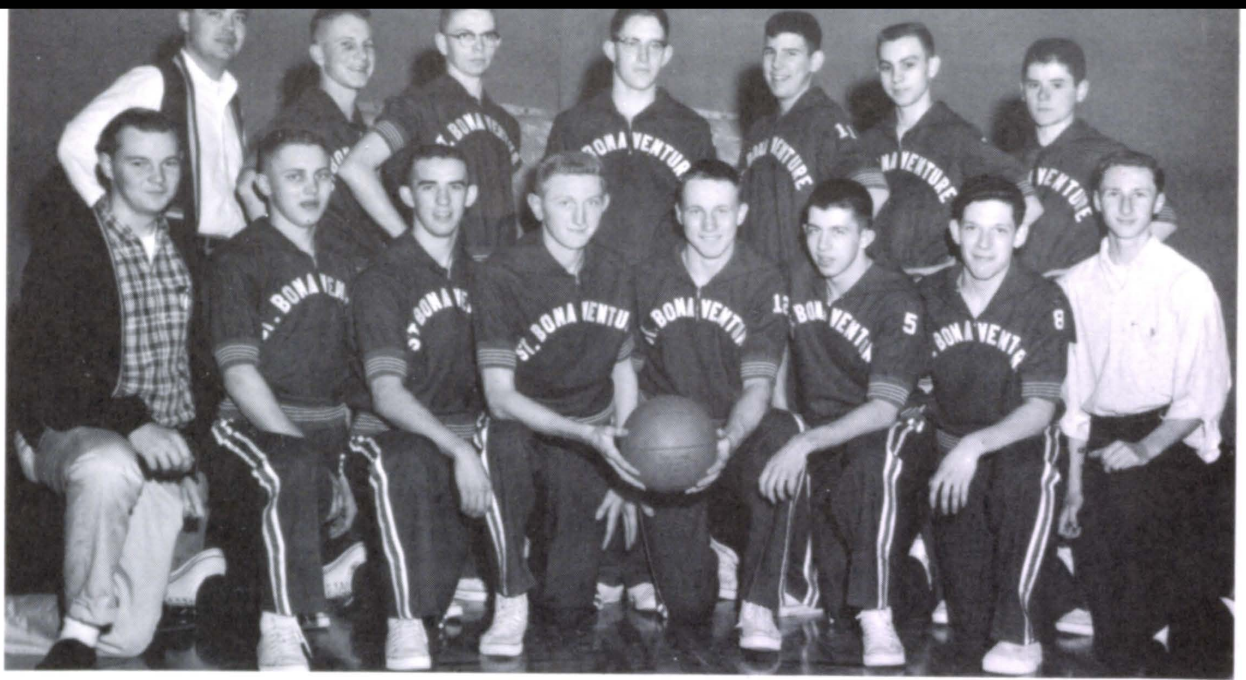

BACK ROW, Left to Right: Coach Dick McArdle, Jim Thalken, Larry Staroscik, Gene Jones, Dennis Ritter, Don Gablenz, Gary Soulliere. FRONT ROW: Gilbert Theewen, Ray Micek, Jack Nosal, Tony Oberhauser, Leo Kosiba, Al Kusek, Ed Siemek, Dennis Novotny.