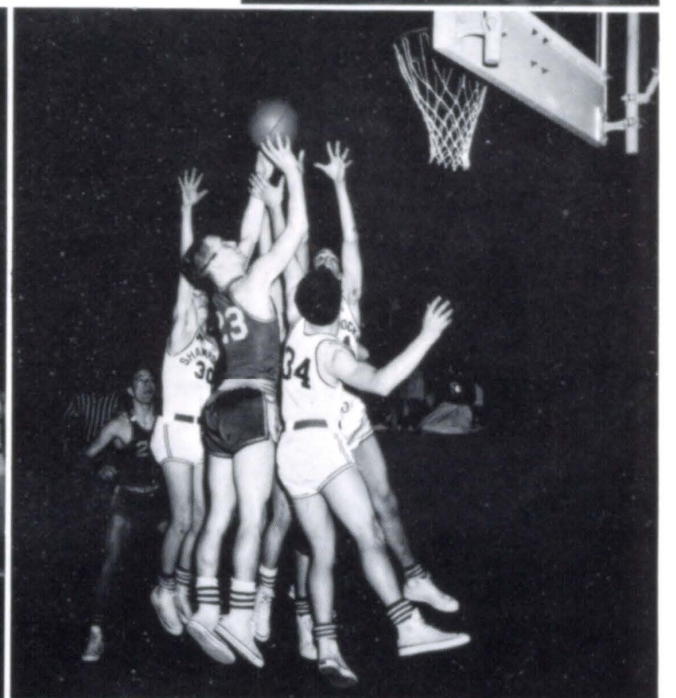

IRISH HOOPSTERS IN ACTION

Sponsored by
RENO BAR