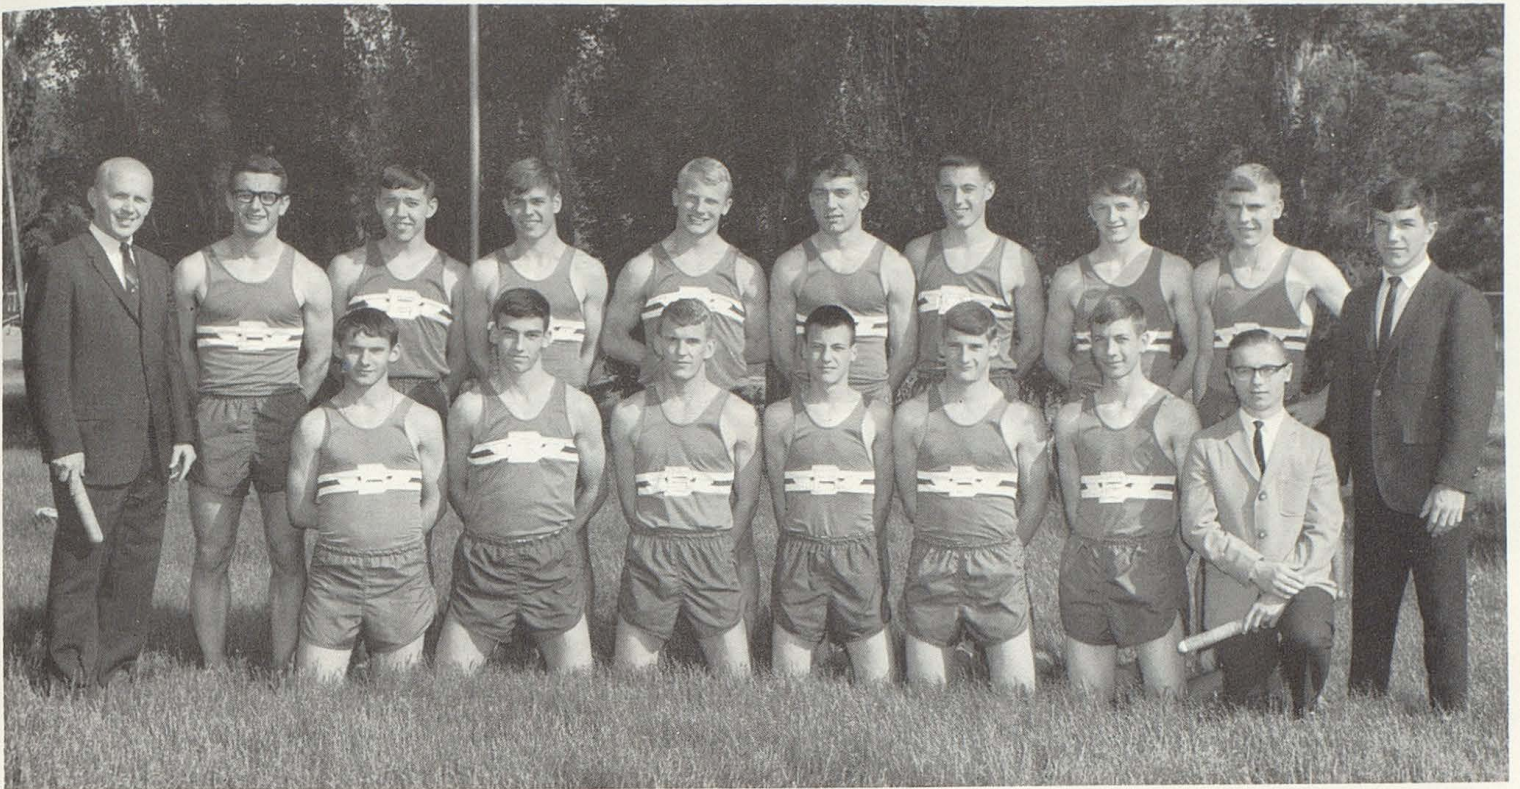

VARSITY SQUAD

BACK ROW: Coach Soulliere, John Iossi, Harry Blahak, Gary Sokol, Mike Shonka, Rich Berney, Pat Abbott, Tony Weidner, Joe Heimann, Tom Schaecher. FRONT ROW: Rich Vondra, Mark German, Al Skorupa, Steve Shadle, Jim Lagenza, Kenneth Alt, Dan Zabawa.

SPIKES STEAL

SHOW

ST. BONAVENTURE 1965 TRACK SCHEDULE

Blue Devil Relays at Wayne	April 9
Crete	April 17
Catholic Conference at Grand Island	April 23
Archdiocesan Meet at Fremont	May 1
Schuyler	May 4
Knights of Columbus at Columbus	May 7
District Meet at Crete	May 14
State Track Meet at Lincoln	May 21 - 22