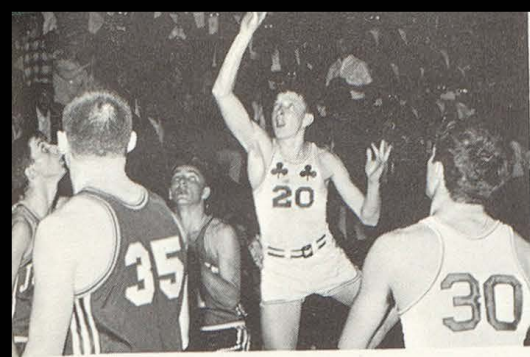

Wibbels' Ballet Adds Class