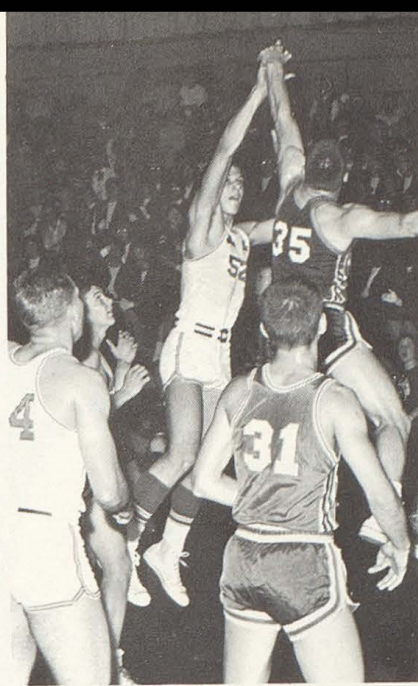

Bernt's Shot Blocked By Foe