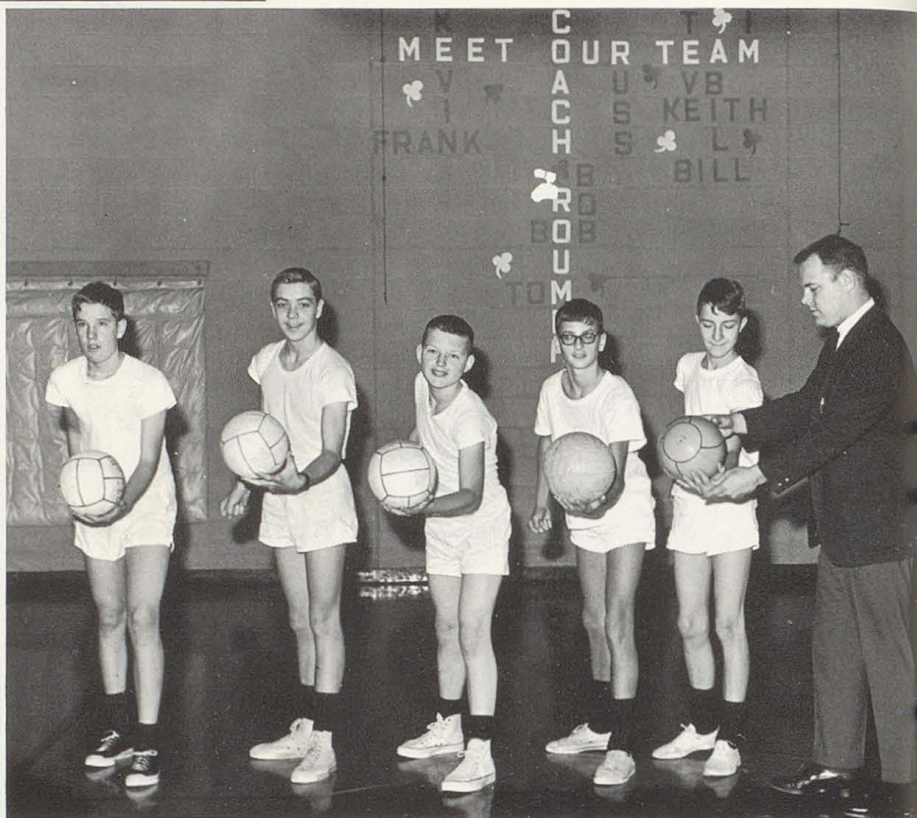

SPONSORED BY
MIESSLER BOOK STORE