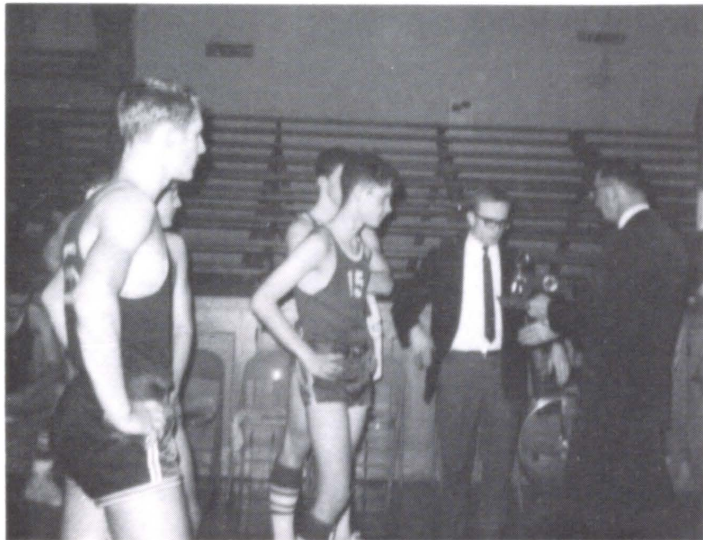

Runner-up district champions.

SPONSORED BY
CLARENCE MIMICK CONSTRUCTION