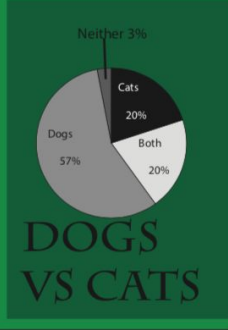

3. Golden Retriever

4. German Shepherd

5. Poodle

38% of US households own dogs

Dog owners spend an average of \$730 a year on their dogs

Matthew Gokie

MEET THE TERROR BIRDS

KELENKEN