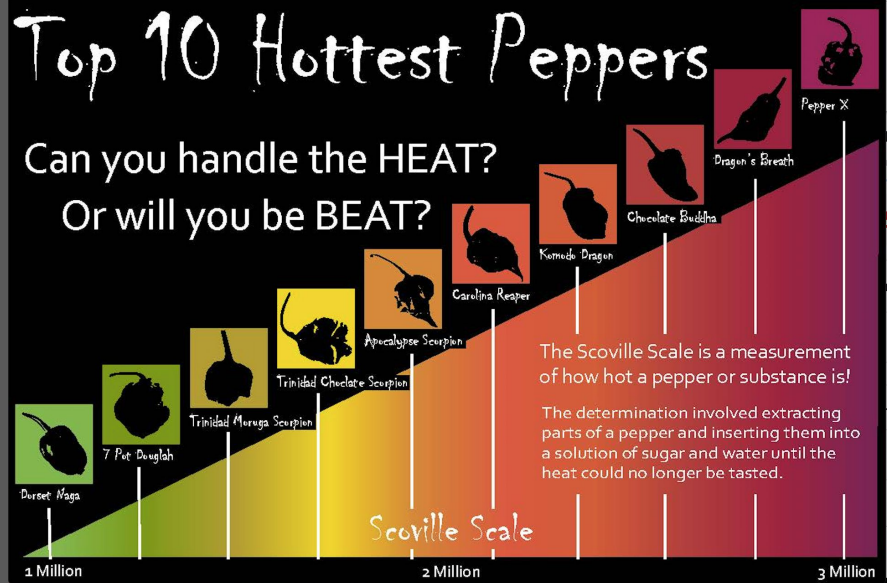

Top 10 Hottest Peppers

Can you handle the HEAT?
Or will you be BEAT?