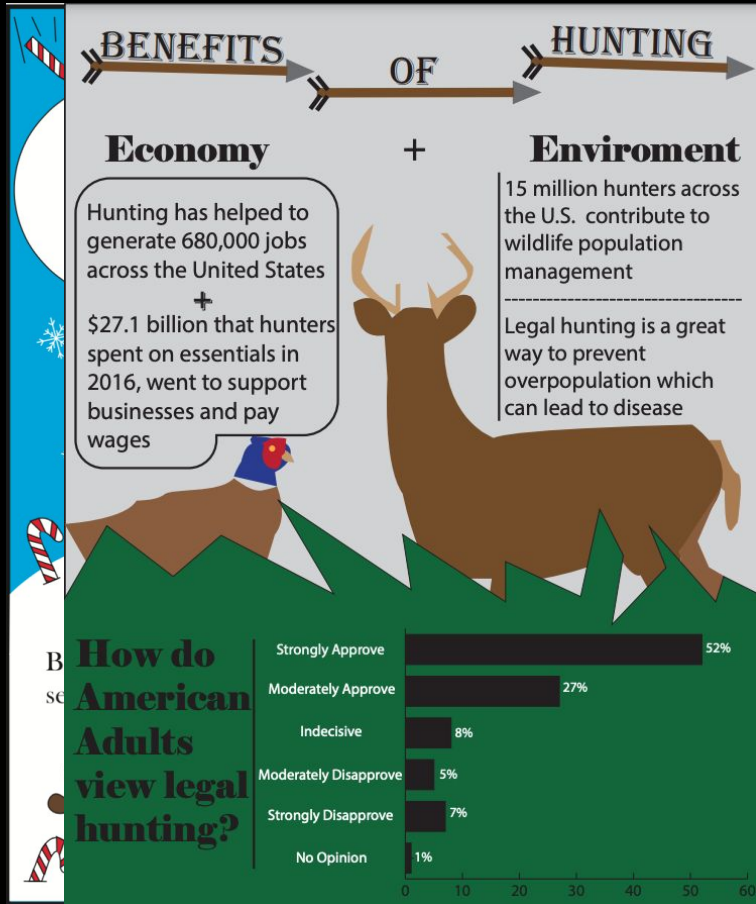

Matthew Gokie